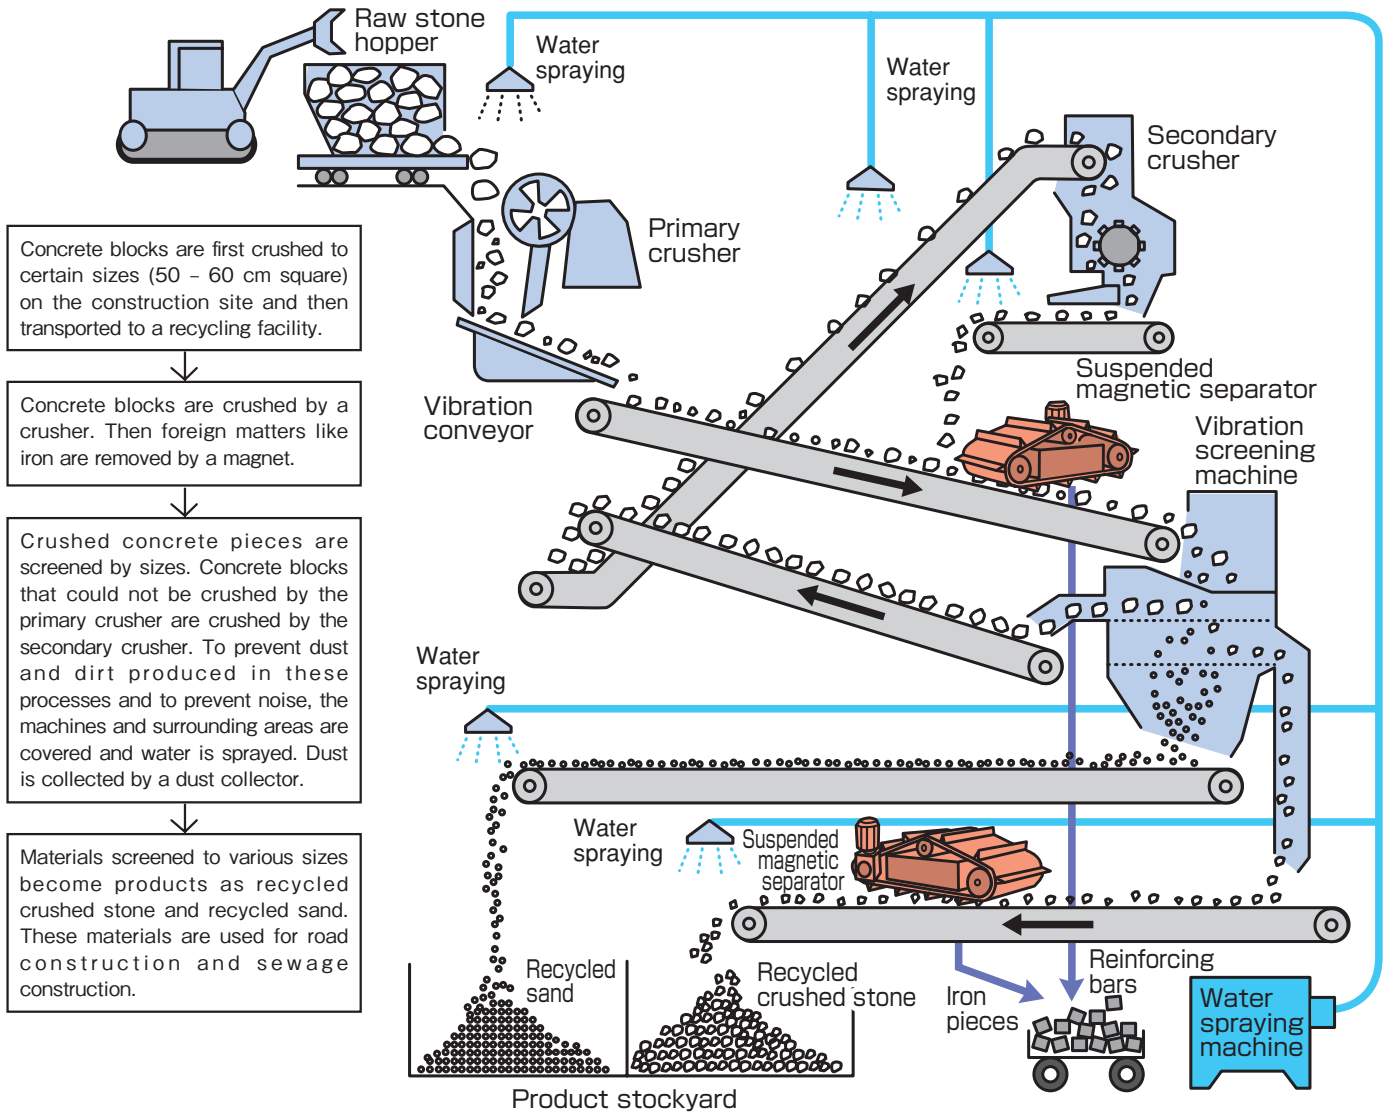

# Construction Scrap Materials Recycling System

MAGNETIC TOOLS & EQUIPMENT FOR WELDING OPERATION  
 LIFTING MAGNET  
 MAGBORE®  
 CHIP & SLUDGE CONFORMANCE EQUIPMENT  
 ENVIRONMENTAL EQUIPMENT  
 MAGNETIZER AND DEMAGNETIZER  
 MAGNETIC EQUIPMENT FOR CONFORMANCE  
 MAGNETIC SEPARATORS

# Non-Industrial Large Recyclable Wastes Processing System

POWERFUL MAGNETIC SEPARATORS  
 MEASURING TOOLS  
 MEASURING INSTRUMENTS  
 MAGNETIC MATERIALS